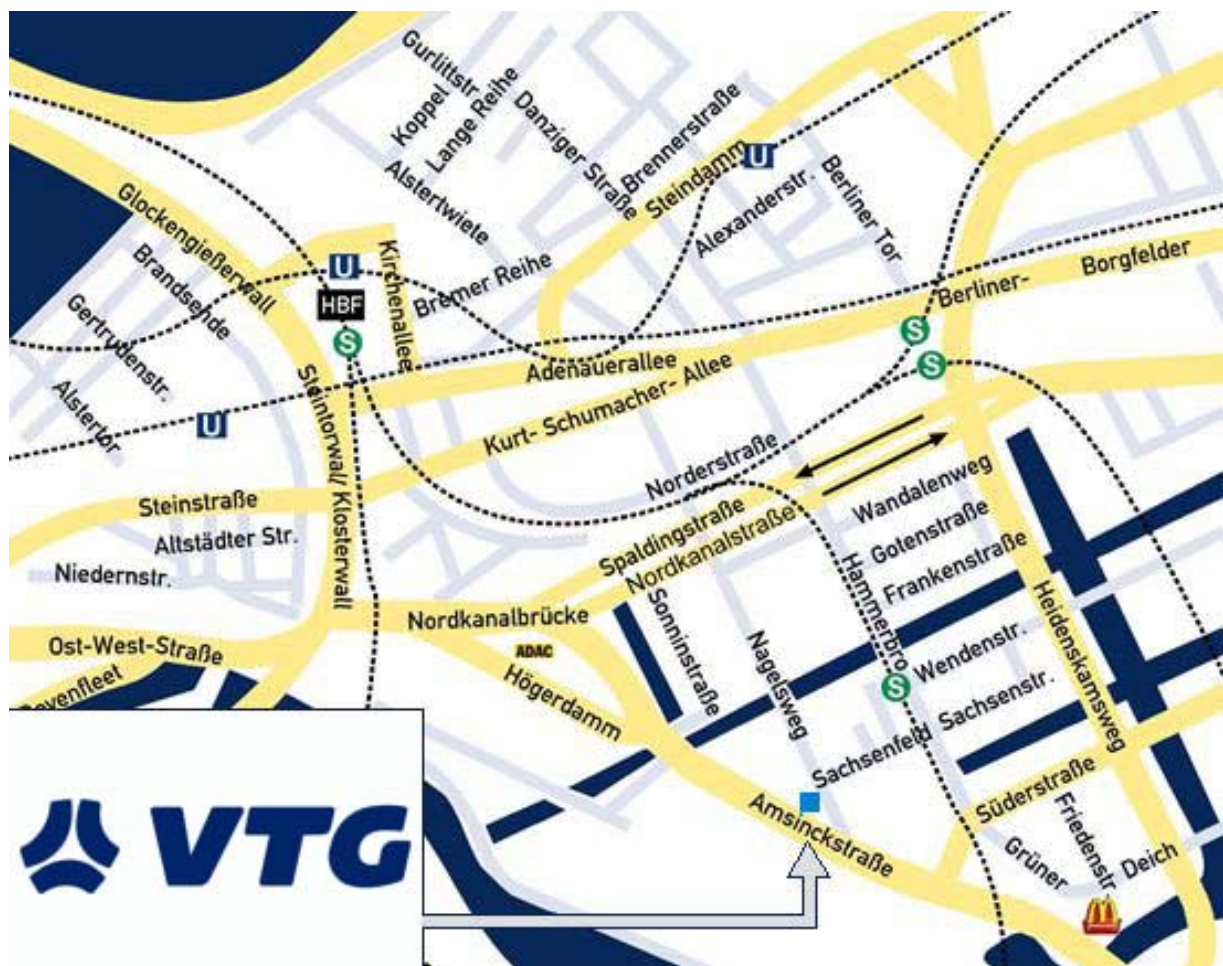

Aktiengesellschaft
Nagelsweg 34
20097 Hamburg

Tel: +49 40 2354-0

How to reach us in Hamburg

By Car:

Via the A1 from the north-east / A24 from the east:

- At the HH-Ost motorway junction proceed via the
- A24 to HH Horn
- At the Horn roundabout turn right at the 2nd crossing into Sieveking Allee, which merges with Bürgerweide
- Proceed straight down Bürgerweide to
- Berliner Tor city transit station and there
- Turn right into Spaldingstraße
- Nagelsweg is the 2nd street on the left.

Via the A7 from the north:

- At the Stellingen motorway exit turn right into Kielerstraße
- This then merges with Holstenstraße
- Proceed 4 km straight ahead in the direction of the city centre to Reeperbahn
- Turn left into Reeperbahn
- Carry on straight ahead for about 5 km along Ludwig-Erhard-Straße
- This then merges with Ost-West-Straße; proceed under the railway bridge and
- Move into the left lane. After Nordkanalbrücke turn into the 2nd street on the right, which is Nagelsweg.

Via the A7 from the south:

- At Horster Dreieck take the
- A1 in the direction of Maschen and Meckelfeld,
- As far as the Hamburg-Süd motorway junction.
- Then take the A 255 in the direction of Veddel and Georgswerder,
- Proceed over the Elbe bridges in the direction of the Hamburg city centre,
- On Billhornerbrückenstraße move into the left lane,
- Then turn left into Amsinckstraße.
- Nagelsweg is then the 2nd street on the right.